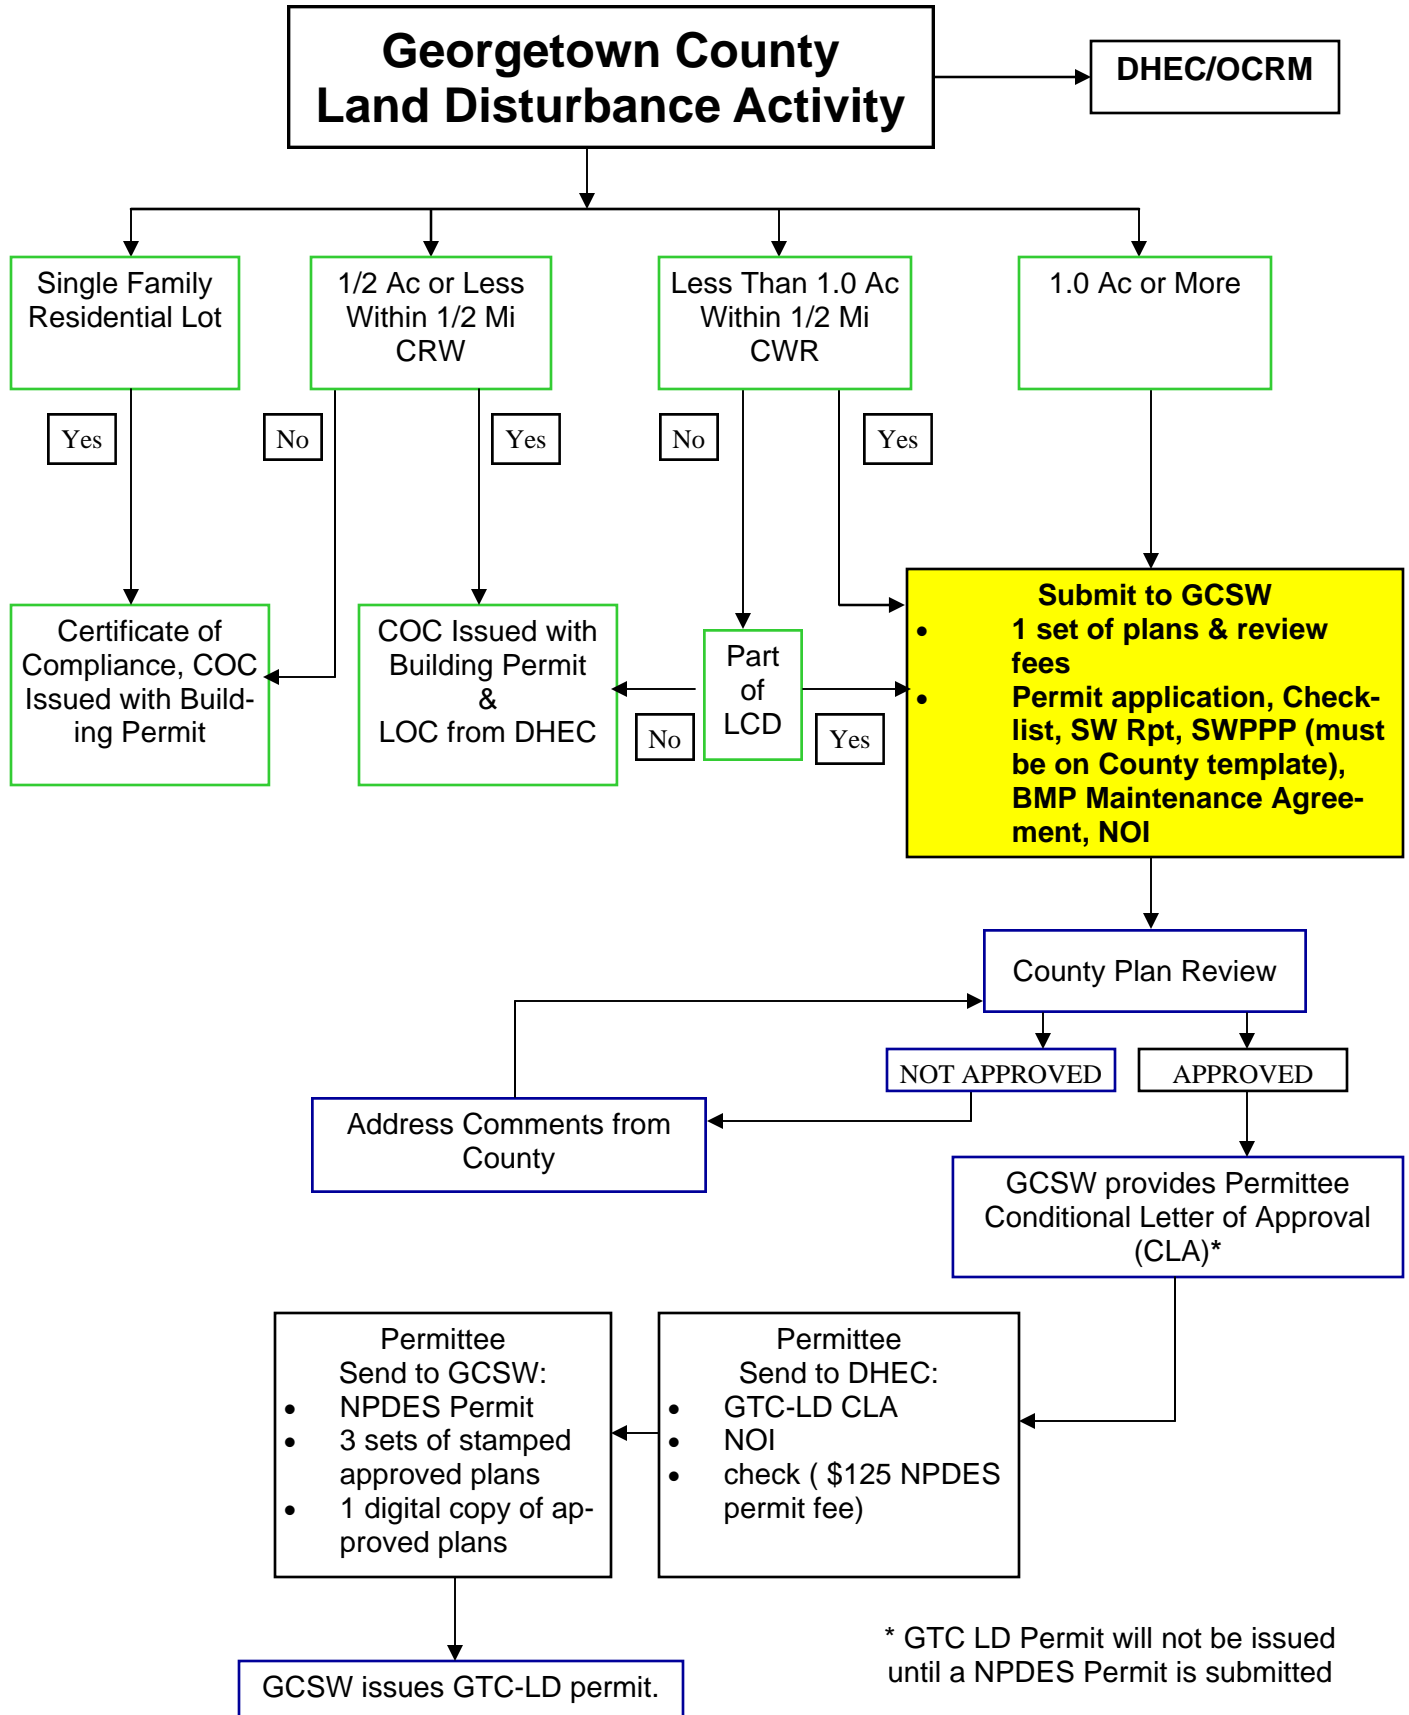

Permitting Inside MS4 Area

* GTC LD Permit will not be issued until a NPDES Permit is submitted