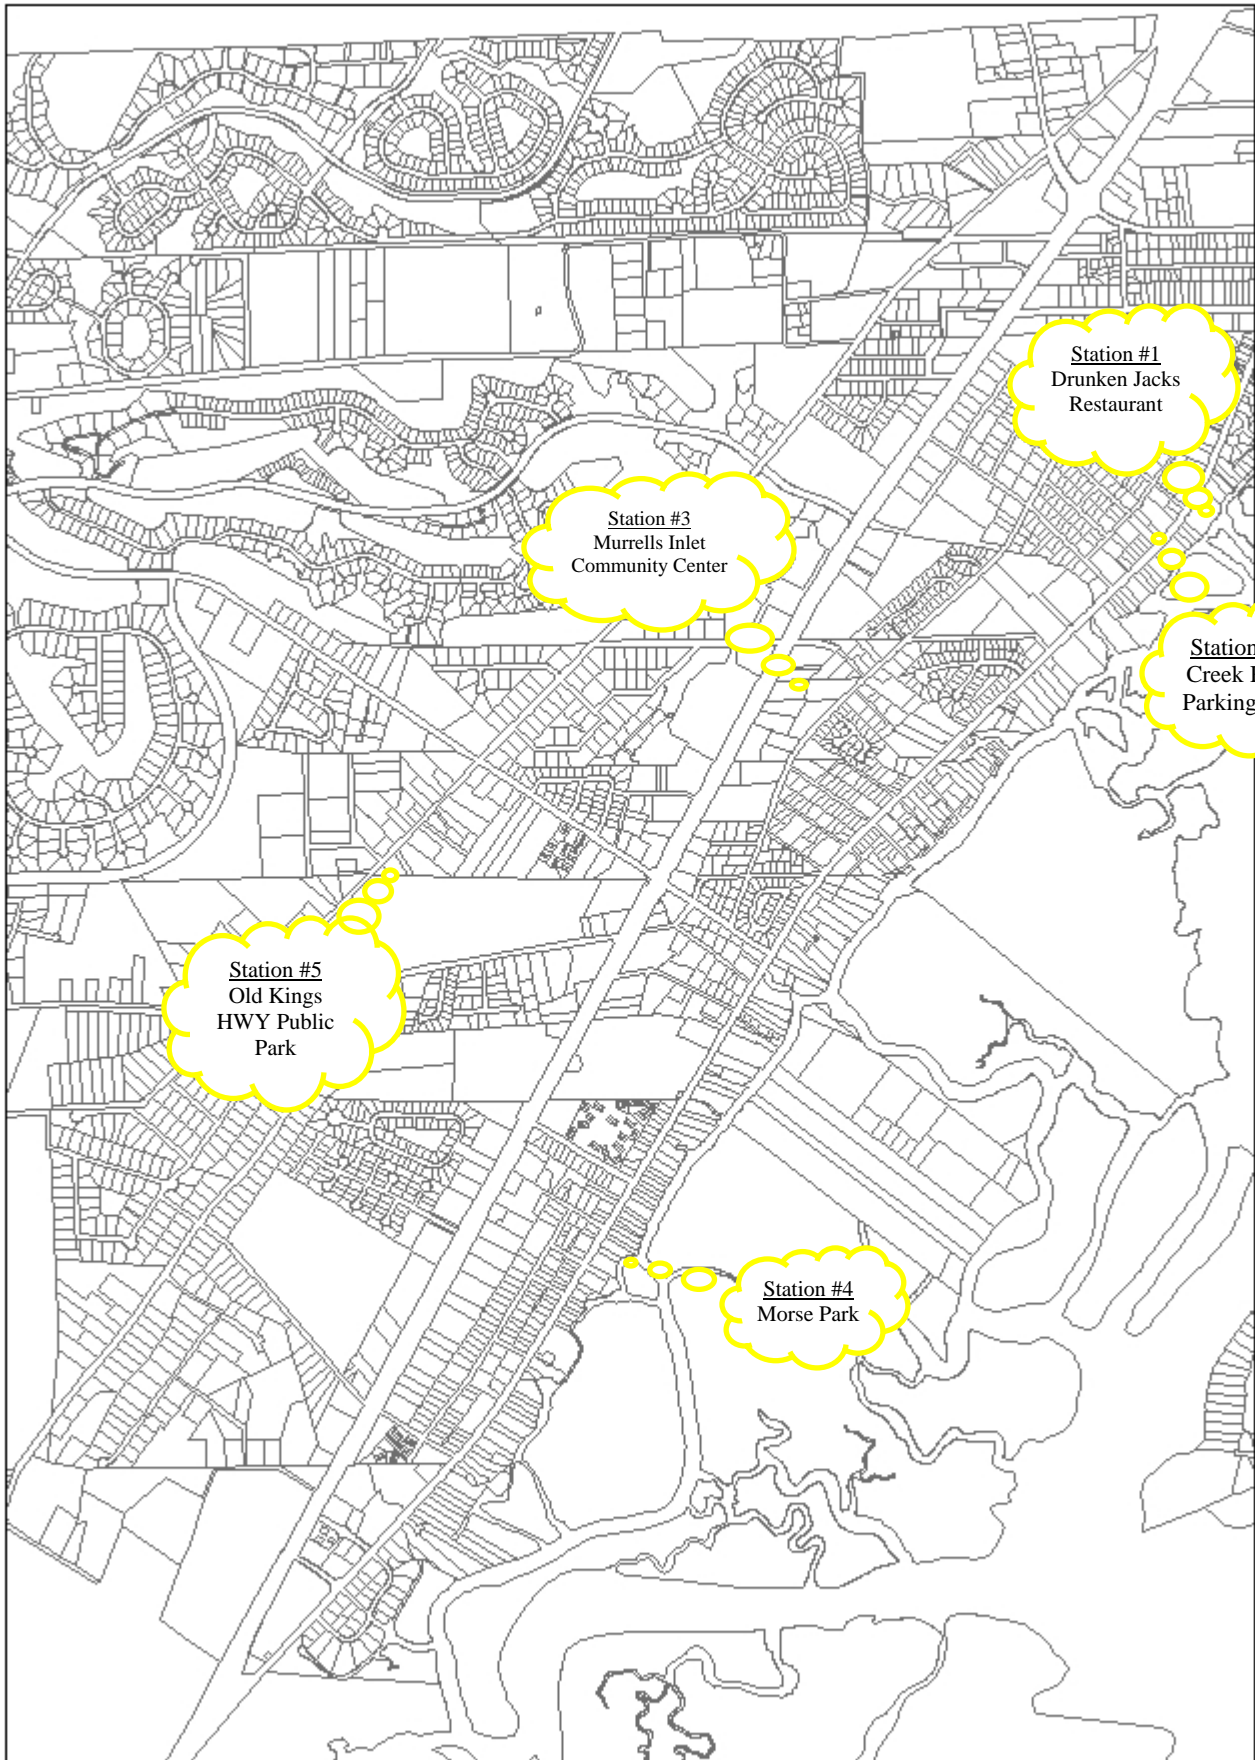

Murrells Inlet Pet Waste Stations

Station #1
Drunken Jacks
Restaurant

Station #3
Murrells Inlet
Community Center

Station #2
Creek Rats
Parking Lot

Station #5
Old Kings
HWY Public
Park

Station #4
Morse Park